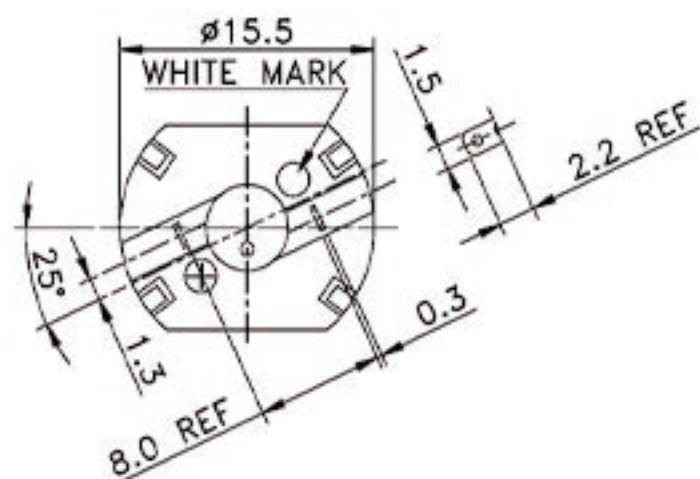

## MTR-018 (voltage, current, torque, etc free customization)

典型应用 Typical Applications:		轴长 Shaft Length A(mm)
CD播放机/汽车CD播放机, MD播放机及录音机, 便携式摄像机	CD Player/Car CD player, MD Player & Recorder, Camcorder	Customizable

### DIRECTION OF ROTATION

WEIGHT: 10g (APPROX)

UNIT: mm