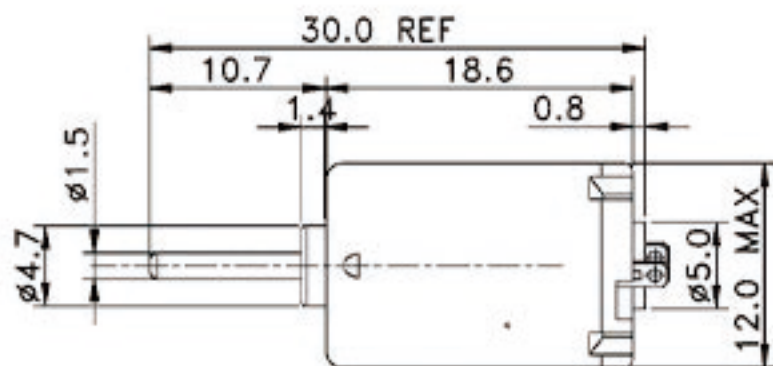

## MTR-018 (voltage, current, torque, etc free customization)

典型应用 Typical Applications:		轴长 Shaft Length A(mm)
CD播放机/汽车CD播放机, MD播放机及录音机, 便携式摄像机	CD Player/Car CD player, MD Player & Recorder, Camcorder	Customizable

### DIRECTION OF ROTATION

WEIGHT: 10g (APPROX)

UNIT: mm