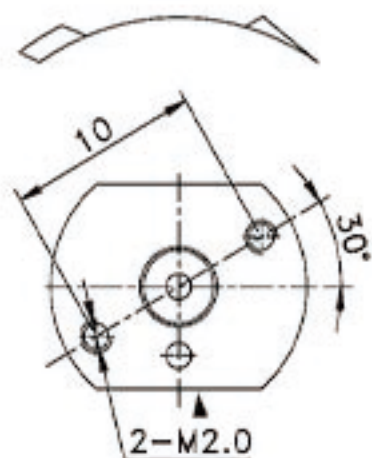

## MTR-018 (voltage, current, torque, etc free customization)

典型应用 Typical Applications:		轴长 Shaft Length A(mm)
CD播放机/汽车CD播放机, MD播放机及录音机, 便携式摄像机	CD Player/Car CD player, MD Player & Recorder, Camcorder	Customizable

### DIRECTION OF ROTATION

WEIGHT: 10g (APPROX)

UNIT: mm