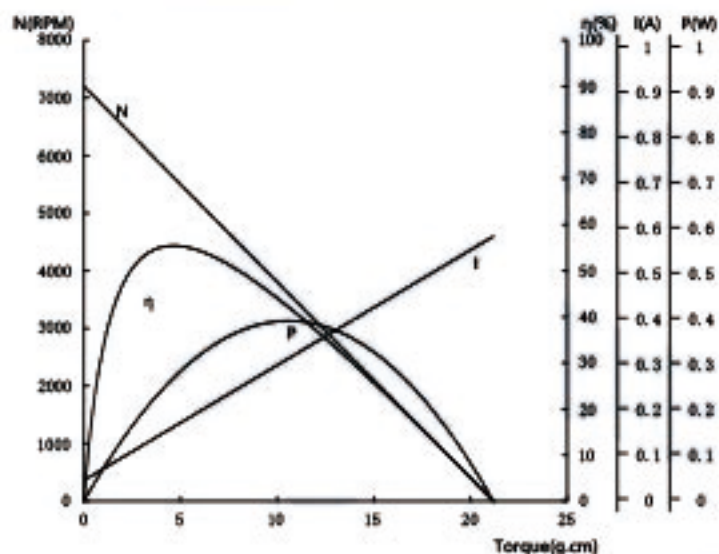

### DIRECTION OF ROTATION

WEIGHT: 10g (APPROX)

UNIT: mm

### Characteristics

3V

3.5V